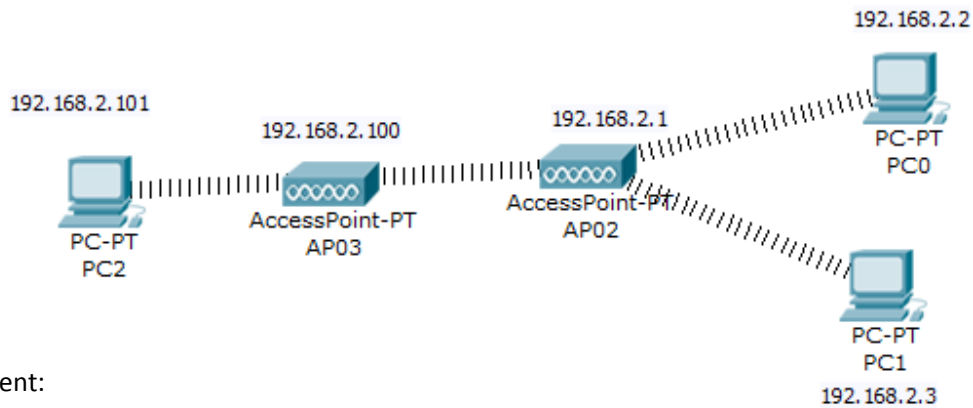

Wireless Lab 08 Wireless Access point Operation Mode

1. Client operation mode

Equipment:

- 3 PCs
- 2 AP
- 1 switch

AP02:

IP: 192.168.2.1
Mask: 255.255.255.0
SSID: AP02
Country: Egypt
Mode: Access Point

PC0:

IP: 192.168.2.2
Mask: 255.255.255.0

PC1:

IP: 192.168.2.3
Mask: 255.255.255.0

AP03:

IP: 192.168.2.100
Mask: 255.255.255.0
SSID: AP03
Country: Egypt
Mode: Client (of AP02) (or MAC of AP02)

PC3:

IP: 192.168.2.101
Mask: 255.255.255.0

2. Repeater operation mode

Equipment:

3 PCs
2 AP

AP02:

IP: 192.168.2.1
Mask: 255.255.255.0
SSID: AP02
Country: Egypt
Mode: Access Point

PC0:

IP: 192.168.2.2
Mask: 255.255.255.0

PC1:

IP: 192.168.2.3
Mask: 255.255.255.0

AP03:

IP: 192.168.2.100
Mask: 255.255.255.0
SSID: AP03
Country: Egypt
Mode: Repeater (of MAC of AP02)

PC3:

IP: 192.168.2.101
Mask: 255.255.255.0

3. Universal Repeater operation mode