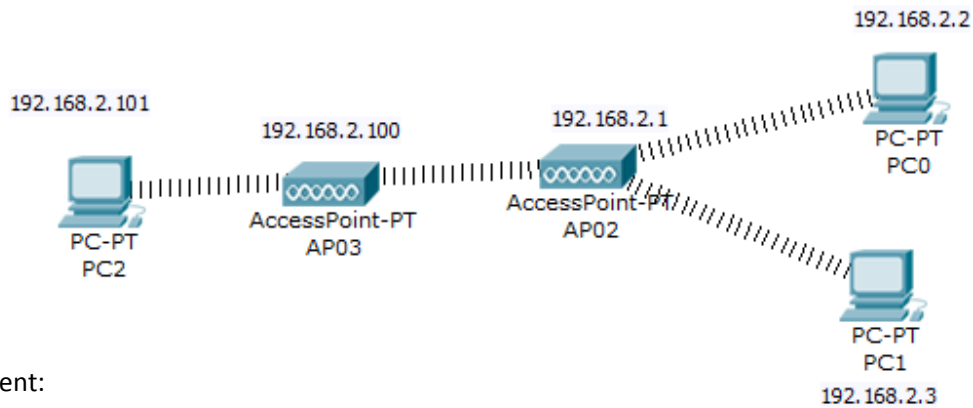

2. Repeater operation mode

Equipment:

3 PCs
2 AP

AP02:

IP: 192.168.2.1
Mask: 255.255.255.0
SSID: AP02
Country: Egypt
Mode: Access Point

PC0:

IP: 192.168.2.2
Mask: 255.255.255.0

PC1:

IP: 192.168.2.3
Mask: 255.255.255.0

AP03:

IP: 192.168.2.100
Mask: 255.255.255.0
SSID: AP03
Country: Egypt
Mode: Repeater (of MAC of AP02)

PC3:

IP: 192.168.2.101
Mask: 255.255.255.0

3. Universal Repeater operation mode

Equipment:

3 PCs
2 AP

AP02:

IP: 192.168.2.1
Mask: 255.255.255.0
SSID: AP02
Country: Egypt
Mode: Access Point

PC0:

IP: 192.168.2.2
Mask: 255.255.255.0

PC1:

IP: 192.168.2.3
Mask: 255.255.255.0

AP03:

IP: 192.168.2.100
Mask: 255.255.255.0
SSID: AP03
Country: Egypt
Mode: Universal Repeater (of MAC of AP02)

PC3:

IP: 192.168.2.101
Mask: 255.255.255.0