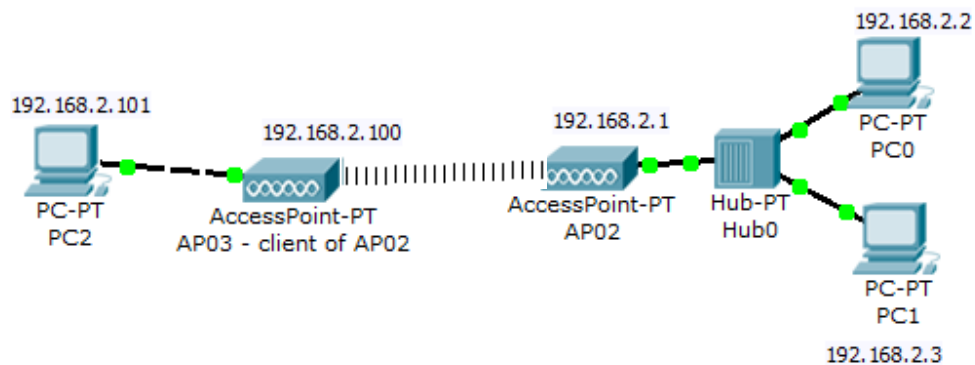

Wireless Lab 08 Wireless Access point Operation Mode

1. Client operation mode

Equipment:

- 3 PCs
- 2 AP
- 1 switch

AP02:

IP: 192.168.2.1
Mask: 255.255.255.0
SSID: AP02
Country: Egypt
Mode: Access Point

PC0:

IP: 192.168.2.2
Mask: 255.255.255.0

PC1:

IP: 192.168.2.3
Mask: 255.255.255.0

AP03:

IP: 192.168.2.100
Mask: 255.255.255.0
SSID: AP03
Country: Egypt
Mode: Client (of AP02) (or MAC of AP02)

PC3:

IP: 192.168.2.101
Mask: 255.255.255.0

2. Repeater operation mode

Equipment:

3 PCs
2 AP

AP02:

IP: 192.168.2.1
Mask: 255.255.255.0
SSID: AP02
Country: Egypt
Mode: Access Point

PC0:

IP: 192.168.2.2
Mask: 255.255.255.0

PC1:

IP: 192.168.2.3
Mask: 255.255.255.0

AP03:

IP: 192.168.2.100
Mask: 255.255.255.0
SSID: AP03
Country: Egypt
Mode: Repeater (of MAC of AP02)

PC3:

IP: 192.168.2.101
Mask: 255.255.255.0

3. Universal Repeater operation mode